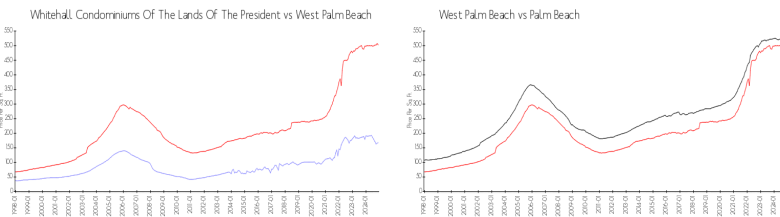

Market Information

Whitehall Condominiums Of The Lands Of The President: $168/sq. ft.
West Palm Beach: $502/sq. ft.
West Palm Beach: $502/sq. ft.
Palm Beach: $465/sq. ft.

Inventory for Sale

Whitehall Condominiums Of The Lands Of The President: 4%
West Palm Beach: 5%
Palm Beach: 4%

Avg. Time to Close Over Last 12 Months

Whitehall Condominiums Of The Lands Of The President: 39 days