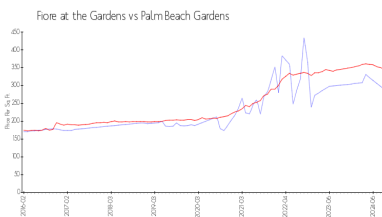

Building Association Information

Fiore at the Gardens
 Address: 100 Myrtlewood Dr,
 Palm Beach Gardens, FL 33418
 Phone: +1 561-776-6262

<https://www.fioreatthegardens.com/>

Market Information

Fiore at the Gardens: \$290/sq. ft.