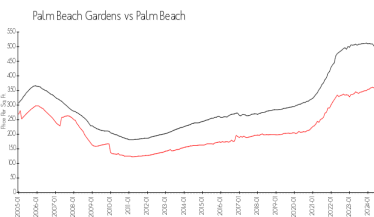

Unit 3202 Myrtlewood Cir E - Fiore at the Gardens

3202 Myrtlewood Cir E - 6101-10308 MyrtlewoodCir W, Palm Beach Gardens, FL, Palm Beach 33418

Unit Information

MLS Number: RX-11010839
Status: Active
Size: 988 Sq ft.
Bedrooms: 2
Full Bathrooms: 1
Half Bathrooms: 0
Parking Spaces: Guest,Open
View: Garden,Other
Rental Price: $2,300
List PPSF: $2
Valuated Price: $274,000
Valuated PPSF: $290

The above valuated price is a baseline figure that does not take into account any specific renovation, upgrade, split, merge, or deterioration of the unit.

Building Information

Number of units: 264
Number of active listings for rent: 0
Number of active listings for sale: 9
Building inventory for sale: 3%
Number of sales over the last 12 months: 11
Number of sales over the last 6 months: 4
Number of sales over the last 3 months: 3

Building Association Information

Fiore at the Gardens
Address: 100 Myrtlewood Dr,
Palm Beach Gardens, FL 33418
Phone: +1 561-776-6262

<https://www.fioreatthegardens.com/>

Market Information

Fiore at the Gardens: $290/sq. ft.

Palm Beach $347/sq. ft.

Palm Beach $347/sq. ft.
Gardens:

Palm Beach: $466/sq. ft.

Inventory for Sale

Fiore at the Gardens 3%
Palm Beach Gardens 3%
Palm Beach 4%

Avg. Time to Close Over Last 12 Months

Fiore at the Gardens 44 days
Palm Beach Gardens 52 days
Palm Beach 60 days