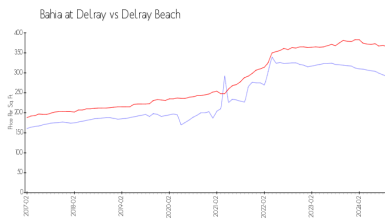

Unit 1001 Crystal Way # O - Bahia at Delray

1001 Crystal Way # O - 1385 Crystal Wy, Delray Beach, FL, Palm Beach 33444

Unit Information

MLS Number: RX-11014524
Status: Active
Size: 1,033 Sq ft.
Bedrooms: 2
Full Bathrooms: 2
Half Bathrooms: 0
Parking Spaces: Assigned, Guest
View: Garden, Tennis
Rental Price: $2,300
List PPSF: $2
Valuated Price: $275,000
Valuated PPSF: $290

The above valuated price is a baseline figure that does not take into account any specific renovation, upgrade, split, merge, or deterioration of the unit.

Building Information

Number of units: 236
Number of active listings for rent: 0
Number of active listings for sale: 8
Building inventory for sale: 3%
Number of sales over the last 12 months: 10
Number of sales over the last 6 months: 5
Number of sales over the last 3 months: 2

Market Information

Bahia at Delray: $291/sq. ft.
Delray Beach: $365/sq. ft.

Delray Beach: $365/sq. ft.
Palm Beach: $466/sq. ft.

Inventory for Sale

Bahia at Delray 3%
Delray Beach 3%
Palm Beach 4%

Avg. Time to Close Over Last 12 Months

Bahia at Delray 53 days
Delray Beach 56 days
Palm Beach 60 days