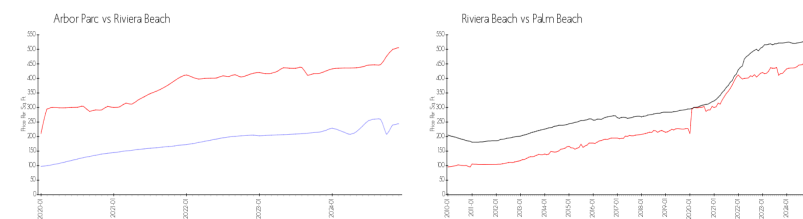

## Market Information

Arbor Parc:	\$244/sq. ft.	Riviera Beach:	\$506/sq. ft.
Riviera Beach:	\$506/sq. ft.	Palm Beach:	\$465/sq. ft.