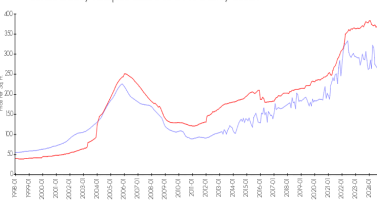

Unit 8410 - Lavers Delray Racquet Club I to IX

8410 - 950 Egret Cir, Delray Beach, FL, Palm Beach 33444

Unit Information

MLS Number: RX-11014700
Status: Active
Size: 1,290 Sq ft.
Bedrooms: 2
Full Bathrooms: 2
Half Bathrooms: 0
Parking Spaces: Assigned, Guest
View: Pool
Rental Price: $2,400
List PPSF: $2
Valuated Price: $338,000
Valuated PPSF: $262

The above valuated price is a baseline figure that does not take into account any specific renovation, upgrade, split, merge, or deterioration of the unit.

Building Information

Number of units: 460
Number of active listings for rent: 16
Number of active listings for sale: 13
Building inventory for sale: 2%
Number of sales over the last 12 months: 19
Number of sales over the last 6 months: 10
Number of sales over the last 3 months: 4

Building Association Information

Lavers Of Delray Racquet Club,
Delray Racquet Club Association, Inc
610 Egret Circle
Delray Beach, FL 33444-7930
(561) 276-3792

Market Information