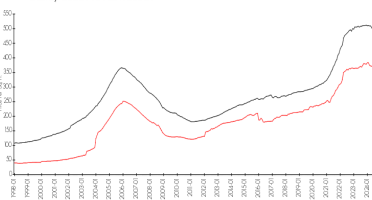

Delray Beach vs Palm Beach

Lavers Delray Racquet Club I to IX:	$266/sq. ft.	Delray Beach:	$365/sq. ft.
Delray Beach:	$365/sq. ft.	Palm Beach:	$466/sq. ft.

Inventory for Sale

Lavers Delray Racquet Club I to IX	3%
Delray Beach	3%
Palm Beach	4%

Avg. Time to Close Over Last 12 Months

Lavers Delray Racquet Club I to IX	80 days
Delray Beach	56 days
Palm Beach	60 days