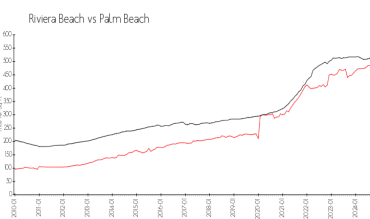

Unit 4200 Napoli Lake Dr - Arbor Parc

4200 Napoli Lake Dr - 5002-5087 Genove Pl, Riviera Beach, FL, Palm Beach 33410

Unit Information

MLS Number: RX-11014907
Status: Active
Size: 1,457 Sq ft.
Bedrooms: 3
Full Bathrooms: 2
Half Bathrooms: 1
Parking Spaces:
View:
Rental Price: $2,200
List PPSF: $2
Valuated Price: $345,000
Valuated PPSF: $240

The above valuated price is a baseline figure that does not take into account any specific renovation, upgrade, split, merge, or deterioration of the unit.

Building Information

Number of units: 446
Number of active listings for rent: 0
Number of active listings for sale: 6
Building inventory for sale: 1%
Number of sales over the last 12 months: 18
Number of sales over the last 6 months: 11
Number of sales over the last 3 months: 5

Building Association Information

Arbor Parc
Address: 4054 Woods Edge Cir,
Riviera Beach, FL 33410
Phone: +1 561-964-1550

<http://arborparc-mediterranea.com/>

Market Information

Arbor Parc: $240/sq. ft.
Riviera Beach: $553/sq. ft.

Riviera Beach: $553/sq. ft.
Palm Beach: $467/sq. ft.

Inventory for Sale

Arbor Parc 1%
Riviera Beach 4%
Palm Beach 4%

Avg. Time to Close Over Last 12 Months

Arbor Parc 62 days
Riviera Beach 64 days
Palm Beach 61 days