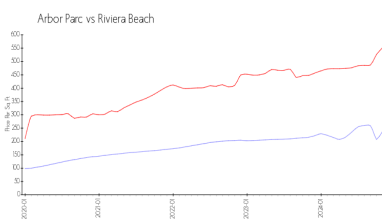

Unit 4200 Napoli Lake Dr - Arbor Parc

4200 Napoli Lake Dr - 5002-5087 Genove Pl, Riviera Beach, FL, Palm Beach 33410

Unit Information

MLS Number: RX-11014907
Status: Active
Size: 1,457 Sq ft.
Bedrooms: 3
Full Bathrooms: 2
Half Bathrooms: 1
Parking Spaces:
View:
Rental Price: $2,200
List PPSF: $2
Valuated Price: $345,000
Valuated PPSF: $240

The above valuated price is a baseline figure that does not take into account any specific renovation, upgrade, split, merge, or deterioration of the unit.

Building Information

Number of units: 446
Number of active listings for rent: 0
Number of active listings for sale: 6
Building inventory for sale: 1%
Number of sales over the last 12 months: 18
Number of sales over the last 6 months: 11
Number of sales over the last 3 months: 5

Building Association Information

Arbor Parc
Address: 4054 Woods Edge Cir,
Riviera Beach, FL 33410
Phone: +1 561-964-1550

<http://arborparc-mediterranea.com/>

Market Information

Arbor Parc: $240/sq. ft.
Riviera Beach: $553/sq. ft.

Riviera Beach: $553/sq. ft.
Palm Beach: $467/sq. ft.

Inventory for Sale

Arbor Parc 1%
Riviera Beach 4%
Palm Beach 4%

Avg. Time to Close Over Last 12 Months

Arbor Parc 62 days
Riviera Beach 64 days
Palm Beach 61 days