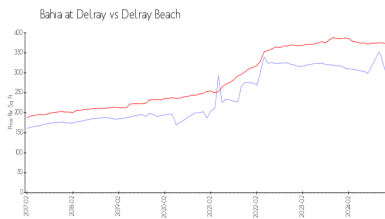

Unit 1215 Crystal Way # G - Bahia at Delray

1215 Crystal Way # G - 1385 Crystal Wy, Delray Beach, FL, Palm Beach 33444

Unit Information

MLS Number: RX-11015054
Status: Active
Size: 978 Sq ft.
Bedrooms: 2
Full Bathrooms: 2
Half Bathrooms: 0
Parking Spaces:
View: Other
Rental Price: $2,300
List PPSF: $2
Valuated Price: $285,000
Valuated PPSF: $291

The above valuated price is a baseline figure that does not take into account any specific renovation, upgrade, split, merge, or deterioration of the unit.

Building Information

Number of units: 236
Number of active listings for rent: 0
Number of active listings for sale: 12
Building inventory for sale: 5%
Number of sales over the last 12 months: 9
Number of sales over the last 6 months: 5
Number of sales over the last 3 months: 3

Market Information

Bahia at Delray: $292/sq. ft.
Delray Beach: $371/sq. ft.

Delray Beach: $371/sq. ft.
Palm Beach: $465/sq. ft.

Inventory for Sale

Bahia at Delray 5%
Delray Beach 3%
Palm Beach 4%

Avg. Time to Close Over Last 12 Months

Bahia at Delray 60 days
Delray Beach 59 days
Palm Beach 62 days