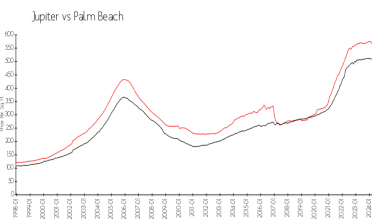

## Market Information

|                               |               |             |               |
|-------------------------------|---------------|-------------|---------------|
| Jupiter Ocean & Racquet Club: | \$399/sq. ft. | Jupiter:    | \$545/sq. ft. |
| Jupiter:                      | \$545/sq. ft. | Palm Beach: | \$466/sq. ft. |