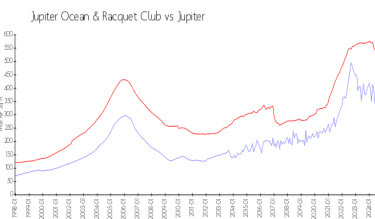

## Market Information

|                               |               |             |               |
|-------------------------------|---------------|-------------|---------------|
| Jupiter Ocean & Racquet Club: | \$399/sq. ft. | Jupiter:    | \$545/sq. ft. |
| Jupiter:                      | \$545/sq. ft. | Palm Beach: | \$466/sq. ft. |