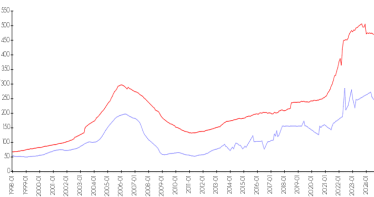

Unit 1204 - Lands of the President 2

1204 - 2000 Presidential Wy, West Palm Beach, FL, Palm Beach 33401

Unit Information

MLS Number: RX-11016563
Status: Active
Size: 1,800 Sq ft.
Bedrooms: 3
Full Bathrooms: 2
Half Bathrooms: 0
Parking Spaces: Assigned,Covered,Deeded,Open
View: City,Golf,Lake,Other
Rental Price: $2,599
List PPSF: $1
Valuated Price: $356,000
Valuated PPSF: $237

The above valuated price is a baseline figure that does not take into account any specific renovation, upgrade, split, merge, or deterioration of the unit.

Building Information

Number of units: 114
Number of active listings for rent: 3
Number of active listings for sale: 7
Building inventory for sale: 6%
Number of sales over the last 12 months: 4
Number of sales over the last 6 months: 2
Number of sales over the last 3 months: 1

Building Association Information

Lands Of The President 2 Condominium Association Inc
Washington Tower
2000 Presidential Way
West Palm Beach, FL33401-1515
(561) 689-9245

Market Information

Lands of the President 2 vs West Palm Beach