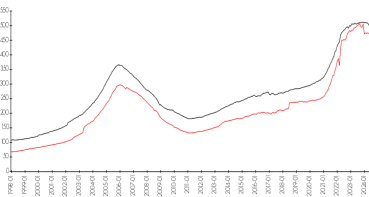

West Palm Beach vs Palm Beach

Lands of the President 2:	\$240/sq. ft.	West Palm Beach:	\$470/sq. ft.
West Palm Beach:	\$470/sq. ft.	Palm Beach:	\$466/sq. ft.

Inventory for Sale

Lands of the President 2	6%
West Palm Beach	4%
Palm Beach	4%