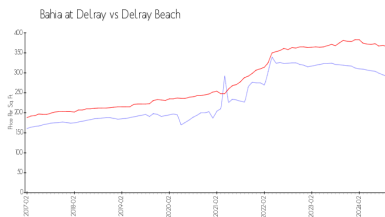

Unit 1011 Crystal Way # L - Bahia at Delray

1011 Crystal Way # L - 1385 Crystal Wy, Delray Beach, FL, Palm Beach 33444

Unit Information

MLS Number: RX-11016808
Status: Active
Size: 630 Sq ft.
Bedrooms: 1
Full Bathrooms: 1
Half Bathrooms: 0
Parking Spaces: Assigned, Guest
View: Garden, Tennis
Rental Price: $1,750
List PPSF: $3
Valuated Price: $184,000
Valuated PPSF: $292

The above valuated price is a baseline figure that does not take into account any specific renovation, upgrade, split, merge, or deterioration of the unit.

Building Information

Number of units: 236
Number of active listings for rent: 0
Number of active listings for sale: 8
Building inventory for sale: 3%
Number of sales over the last 12 months: 10
Number of sales over the last 6 months: 5
Number of sales over the last 3 months: 2

Market Information

Bahia at Delray: $291/sq. ft.
Delray Beach: $365/sq. ft.

Delray Beach: $365/sq. ft.
Palm Beach: $466/sq. ft.

Inventory for Sale

Bahia at Delray 3%
Delray Beach 3%
Palm Beach 4%

Avg. Time to Close Over Last 12 Months

Bahia at Delray 53 days
Delray Beach 56 days
Palm Beach 60 days