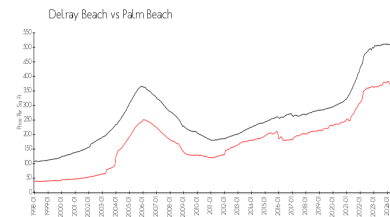

Unit 1011 Crystal Way # L - Bahia at Delray

1011 Crystal Way # L - 1385 Crystal Wy, Delray Beach, FL, Palm Beach 33444

Unit Information

MLS Number: RX-11016808
Status: Active
Size: 630 Sq ft.
Bedrooms: 1
Full Bathrooms: 1
Half Bathrooms: 0
Parking Spaces: Assigned, Guest
View: Garden, Tennis
Rental Price: $1,750
List PPSF: $3
Valuated Price: $184,000
Valuated PPSF: $292

The above valuated price is a baseline figure that does not take into account any specific renovation, upgrade, split, merge, or deterioration of the unit.

Building Information

Number of units: 236
Number of active listings for rent: 0
Number of active listings for sale: 8
Building inventory for sale: 3%
Number of sales over the last 12 months: 10
Number of sales over the last 6 months: 5
Number of sales over the last 3 months: 2

Market Information

Bahia at Delray: $291/sq. ft.
Delray Beach: $365/sq. ft.

Delray Beach: $365/sq. ft.
Palm Beach: $466/sq. ft.

Inventory for Sale

Bahia at Delray 3%
Delray Beach 3%
Palm Beach 4%

Avg. Time to Close Over Last 12 Months

Bahia at Delray 53 days
Delray Beach 56 days
Palm Beach 60 days