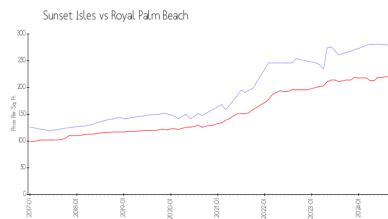

Unit 10342 Fox Trail Rd S # 1402 - Sunset Isles

10342 Fox Trail Rd S # 1402 - 10360 Fox Trail Rd, Royal Palm Beach, FL, Palm Beach 33411

Unit Information

MLS Number: RX-11018405
Status: Active
Size: 885 Sq ft.
Bedrooms: 1
Full Bathrooms: 1
Half Bathrooms: 0
Parking Spaces: Open
View: Other
Rental Price: $1,950
List PPSF: $2
Valuated Price: $218,000
Valuated PPSF: $279

The above valuated price is a baseline figure that does not take into account any specific renovation, upgrade, split, merge, or deterioration of the unit.

Building Information

Number of units: 232
Number of active listings for rent: 0
Number of active listings for sale: 2
Building inventory for sale: 0%
Number of sales over the last 12 months: 4
Number of sales over the last 6 months: 1
Number of sales over the last 3 months: 1

Market Information

Sunset Isles: $278/sq. ft.   Royal Palm Beach: $220/sq. ft.
Royal Palm Beach: $220/sq. ft.   Palm Beach: $466/sq. ft.

Inventory for Sale

Sunset Isles: 1%
Royal Palm Beach: 2%
Palm Beach: 4%

Avg. Time to Close Over Last 12 Months

Sunset Isles: 36 days
Royal Palm Beach: 37 days
Palm Beach: 60 days