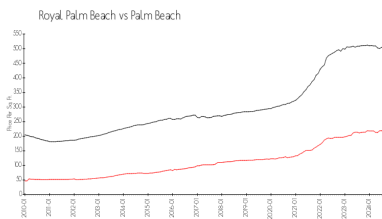

Unit 10342 Fox Trail Rd S # 1402 - Sunset Isles

10342 Fox Trail Rd S # 1402 - 10360 Fox Trail Rd, Royal Palm Beach, FL, Palm Beach 33411

Unit Information

MLS Number: RX-11018405
Status: Active
Size: 885 Sq ft.
Bedrooms: 1
Full Bathrooms: 1
Half Bathrooms: 0
Parking Spaces: Open
View: Other
Rental Price: $1,950
List PPSF: $2
Valuated Price: $218,000
Valuated PPSF: $279

The above valuated price is a baseline figure that does not take into account any specific renovation, upgrade, split, merge, or deterioration of the unit.

Building Information

Number of units: 232
Number of active listings for rent: 0
Number of active listings for sale: 2
Building inventory for sale: 0%
Number of sales over the last 12 months: 4
Number of sales over the last 6 months: 1
Number of sales over the last 3 months: 1

Market Information

Sunset Isles: $278/sq. ft.   Royal Palm Beach: $220/sq. ft.
Royal Palm Beach: $220/sq. ft.   Palm Beach: $466/sq. ft.

Inventory for Sale

Sunset Isles: 1%
Royal Palm Beach: 2%
Palm Beach: 4%

Avg. Time to Close Over Last 12 Months

Sunset Isles: 36 days
Royal Palm Beach: 37 days
Palm Beach: 60 days