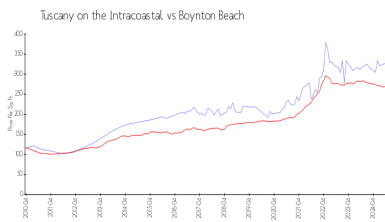

Unit 2211 Tuscany Way - Tuscany on the Intracoastal

2211 Tuscany Way - 1103-4417 Tuscany Wy, Boynton Beach, FL, Palm Beach 33435

Unit Information

MLS Number: RX-11019085
Status: Pending
Size: 1,553 Sq ft.
Bedrooms: 3
Full Bathrooms: 2
Half Bathrooms: 0
Parking Spaces: 2+ Spaces, Assigned, Carport - Detached, Covered, Guest

View:
Rental Price: $3,000
List PPSF: $2
Valuated Price: $453,000
Valuated PPSF: $304

The above valuated price is a baseline figure that does not take into account any specific renovation, upgrade, split, merge, or deterioration of the unit.

Building Information

Number of units: 286
Number of active listings for rent: 0
Number of active listings for sale: 12
Building inventory for sale: 4%
Number of sales over the last 12 months: 14
Number of sales over the last 6 months: 3
Number of sales over the last 3 months: 1

Building Association Information

Tuscany On the Intracoastal
3104 Tuscany Way,
Boynton Beach, FL 33435
Phone (561) 369-3433

Market Information

Tuscany on the Intracoastal:	$296/sq. ft.	Boynton Beach:	$268/sq. ft.
Boynton Beach:	$268/sq. ft.	Palm Beach:	$466/sq. ft.

Inventory for Sale

Tuscany on the Intracoastal: 4%
Boynton Beach: 3%
Palm Beach: 4%

Avg. Time to Close Over Last 12 Months

Tuscany on the Intracoastal: 49 days
Boynton Beach: 52 days
Palm Beach: 61 days