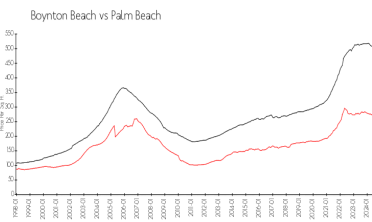

Unit 2211 Tuscany Way - Tuscany on the Intracoastal

2211 Tuscany Way - 1103-4417 Tuscany Wy, Boynton Beach, FL, Palm Beach 33435

Unit Information

MLS Number: RX-11019085
Status: Pending
Size: 1,553 Sq ft.
Bedrooms: 3
Full Bathrooms: 2
Half Bathrooms: 0
Parking Spaces: 2+ Spaces, Assigned, Carport - Detached, Covered, Guest

View:
Rental Price: $3,000
List PPSF: $2
Valuated Price: $453,000
Valuated PPSF: $304

The above valuated price is a baseline figure that does not take into account any specific renovation, upgrade, split, merge, or deterioration of the unit.

Building Information

Number of units: 286
Number of active listings for rent: 0
Number of active listings for sale: 12
Building inventory for sale: 4%
Number of sales over the last 12 months: 14
Number of sales over the last 6 months: 3
Number of sales over the last 3 months: 1

Building Association Information

Tuscany On the Intracoastal
3104 Tuscany Way,
Boynton Beach, FL 33435
Phone (561) 369-3433

Market Information

Tuscany on the Intracoastal:	$296/sq. ft.	Boynton Beach:	$268/sq. ft.
Boynton Beach:	$268/sq. ft.	Palm Beach:	$466/sq. ft.

Inventory for Sale

Tuscany on the Intracoastal: 4%
Boynton Beach: 3%
Palm Beach: 4%

Avg. Time to Close Over Last 12 Months

Tuscany on the Intracoastal: 49 days
Boynton Beach: 52 days
Palm Beach: 61 days