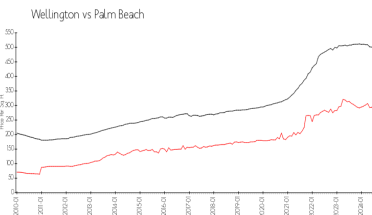

Unit 13858 Creston PI - Towne Place

13858 Creston PI - 1518-1571 Westchester Ave, Wellington, FL, Palm Beach 33414

Unit Information

MLS Number: RX-11020871
Status: Active
Size: 1,633 Sq ft.
Bedrooms: 2
Full Bathrooms: 2
Half Bathrooms: 1
Parking Spaces: Driveway, Garage - Attached
View: Garden
Rental Price: $4,500
List PPSF: $3
Valuated Price: $288,000
Valuated PPSF: $236

The above valuated price is a baseline figure that does not take into account any specific renovation, upgrade, split, merge, or deterioration of the unit.

Building Information

Number of units: 100
Number of active listings for rent: 0
Number of active listings for sale: 0
Building inventory for sale: 0%
Number of sales over the last 12 months: 2
Number of sales over the last 6 months: 1
Number of sales over the last 3 months: 1

Market Information

Towne Place: $236/sq. ft.
Wellington: $276/sq. ft.

Wellington: $276/sq. ft.
Palm Beach: $466/sq. ft.

Inventory for Sale

Towne Place 0%
Wellington 2%
Palm Beach 4%

Avg. Time to Close Over Last 12 Months

Towne Place 52 days
Wellington 66 days
Palm Beach 60 days