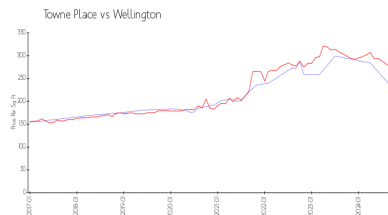

Unit 13858 Creston PI - Towne Place

13858 Creston PI - 1518-1571 Westchester Ave, Wellington, FL, Palm Beach 33414

Unit Information

MLS Number: RX-11020871
Status: Active
Size: 1,633 Sq ft.
Bedrooms: 2
Full Bathrooms: 2
Half Bathrooms: 1
Parking Spaces: Driveway, Garage - Attached
View: Garden
Rental Price: $4,500
List PPSF: $3
Valuated Price: $288,000
Valuated PPSF: $236

The above valuated price is a baseline figure that does not take into account any specific renovation, upgrade, split, merge, or deterioration of the unit.

Building Information

Number of units: 100
Number of active listings for rent: 0
Number of active listings for sale: 0
Building inventory for sale: 0%
Number of sales over the last 12 months: 2
Number of sales over the last 6 months: 1
Number of sales over the last 3 months: 1

Market Information

Towne Place: $236/sq. ft.
Wellington: $276/sq. ft.

Wellington: $276/sq. ft.
Palm Beach: $466/sq. ft.

Inventory for Sale

Towne Place 0%
Wellington 2%
Palm Beach 4%

Avg. Time to Close Over Last 12 Months

Towne Place 52 days
Wellington 66 days
Palm Beach 60 days