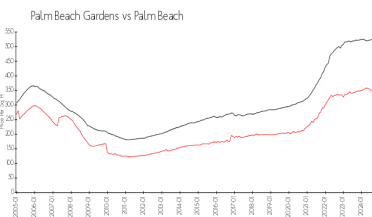

Unit 9209 Myrtlewood Cir W - Fiore at the Gardens

9209 Myrtlewood Cir W - 6101-10308 MyrtlewoodCir W, Palm Beach Gardens, FL, Palm Beach 33418

Unit Information

MLS Number: RX-11022260
Status: Active Under Contract
Size: 932 Sq ft.
Bedrooms: 1
Full Bathrooms: 1
Half Bathrooms: 0
Parking Spaces: Assigned,Open
View: Other
Rental Price: $1,975
List PPSF: $2
Valuated Price: $248,000
Valuated PPSF: $281

The above valuated price is a baseline figure that does not take into account any specific renovation, upgrade, split, merge, or deterioration of the unit.

Building Information

Number of units: 264
Number of active listings for rent: 0
Number of active listings for sale: 6
Building inventory for sale: 2%
Number of sales over the last 12 months: 13
Number of sales over the last 6 months: 7
Number of sales over the last 3 months: 5

Building Association Information

Fiore at the Gardens
Address: 100 Myrtlewood Dr,
Palm Beach Gardens, FL 33418
Phone: +1 561-776-6262

<https://www.fioreatthegardens.com/>

Market Information

Fiore at the Gardens: $281/sq. ft.

Palm Beach Gardens: $347/sq. ft.

Palm Beach Gardens: $347/sq. ft.

Palm Beach: $465/sq. ft.

Inventory for Sale

Fiore at the Gardens: 2%
Palm Beach Gardens: 3%
Palm Beach: 4%

Avg. Time to Close Over Last 12 Months

Fiore at the Gardens: 49 days
Palm Beach Gardens: 53 days
Palm Beach: 62 days