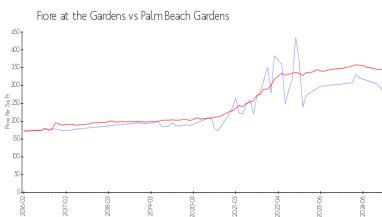

Building Association Information

Fiore at the Gardens
 Address: 100 Myrtlewood Dr,
 Palm Beach Gardens, FL 33418
 Phone: +1 561-776-6262

<https://www.fioreatthegardens.com/>

Market Information

Fiore at the Gardens: \$281/sq. ft.