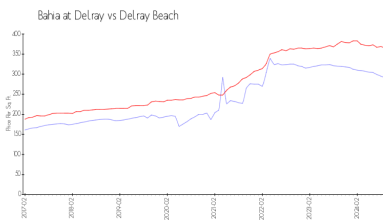

Unit 1215 Crystal Way # B - Bahia at Delray

1215 Crystal Way # B - 1385 Crystal Wy, Delray Beach, FL, Palm Beach 33444

Unit Information

MLS Number: RX-11023045
Status: Active
Size: 1,033 Sq ft.
Bedrooms: 2
Full Bathrooms: 2
Half Bathrooms: 0
Parking Spaces: Assigned
View: Lake
List Price: $309,000
List PPSF: $299
Valuated Price: $286,000
Valuated PPSF: $292

The above valuated price is a baseline figure that does not take into account any specific renovation, upgrade, split, merge, or deterioration of the unit.

Building Information

Number of units: 236
Number of active listings for rent: 0
Number of active listings for sale: 8
Building inventory for sale: 3%
Number of sales over the last 12 months: 10
Number of sales over the last 6 months: 5
Number of sales over the last 3 months: 2

Recent Sales

Unit #	Size	Closing Date	Sale Price	PPSF
L	710 sq ft	Oct 2024	$223,000	$314
J	1,033 sq ft	Aug 2024	$266,000	$258
K	751 sq ft	Jun 2024	$238,000	$317
D	630 sq ft	Jun 2024	$185,000	$294
H	978 sq ft	May 2024	$275,000	$281

Market Information

Bahia at Delray: $291/sq. ft.
Delray Beach: $365/sq. ft.

Delray Beach: $365/sq. ft.
Palm Beach: $466/sq. ft.

Inventory for Sale

Bahia at Delray: 3%
Delray Beach: 3%
Palm Beach: 4%

Avg. Time to Close Over Last 12 Months

Bahia at Delray: 53 days
Delray Beach: 56 days
Palm Beach: 60 days