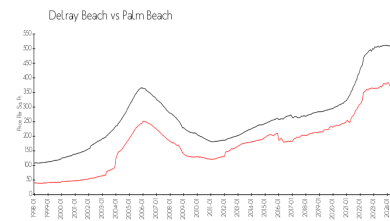

Unit 1215 Crystal Way # B - Bahia at Delray

1215 Crystal Way # B - 1385 Crystal Wy, Delray Beach, FL, Palm Beach 33444

Unit Information

MLS Number: RX-11023045
Status: Active
Size: 1,033 Sq ft.
Bedrooms: 2
Full Bathrooms: 2
Half Bathrooms: 0
Parking Spaces: Assigned
View: Lake
List Price: $309,000
List PPSF: $299
Valuated Price: $286,000
Valuated PPSF: $292

The above valuated price is a baseline figure that does not take into account any specific renovation, upgrade, split, merge, or deterioration of the unit.

Building Information

Number of units: 236
Number of active listings for rent: 0
Number of active listings for sale: 8
Building inventory for sale: 3%
Number of sales over the last 12 months: 10
Number of sales over the last 6 months: 5
Number of sales over the last 3 months: 2

Recent Sales

Unit #	Size	Closing Date	Sale Price	PPSF
L	710 sq ft	Oct 2024	$223,000	$314
J	1,033 sq ft	Aug 2024	$266,000	$258
K	751 sq ft	Jun 2024	$238,000	$317
D	630 sq ft	Jun 2024	$185,000	$294
H	978 sq ft	May 2024	$275,000	$281

Market Information

Bahia at Delray: $291/sq. ft.
Delray Beach: $365/sq. ft.

Delray Beach: $365/sq. ft.
Palm Beach: $466/sq. ft.

Inventory for Sale

Bahia at Delray: 3%
Delray Beach: 3%
Palm Beach: 4%

Avg. Time to Close Over Last 12 Months

Bahia at Delray: 53 days
Delray Beach: 56 days
Palm Beach: 60 days