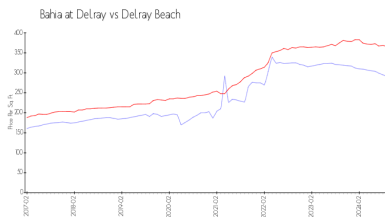

Unit 1215 Crystal Way # B - Bahia at Delray

1215 Crystal Way # B - 1385 Crystal Wy, Delray Beach, FL, Palm Beach 33444

Unit Information

MLS Number: RX-11023046
Status: Active
Size: 1,033 Sq ft.
Bedrooms: 2
Full Bathrooms: 2
Half Bathrooms: 0
Parking Spaces: Assigned, Guest, Vehicle Restrictions
View: Garden, Lake, Other
Rental Price: $2,500
List PPSF: $2
Valuated Price: $286,000
Valuated PPSF: $292

The above valuated price is a baseline figure that does not take into account any specific renovation, upgrade, split, merge, or deterioration of the unit.

Building Information

Number of units: 236
Number of active listings for rent: 0
Number of active listings for sale: 8
Building inventory for sale: 3%
Number of sales over the last 12 months: 10
Number of sales over the last 6 months: 5
Number of sales over the last 3 months: 2

Market Information

Bahia at Delray: $291/sq. ft.
Delray Beach: $365/sq. ft.

Delray Beach: $365/sq. ft.
Palm Beach: $466/sq. ft.

Inventory for Sale

Bahia at Delray 3%
Delray Beach 3%
Palm Beach 4%

Avg. Time to Close Over Last 12 Months

Bahia at Delray 53 days
Delray Beach 56 days
Palm Beach 60 days