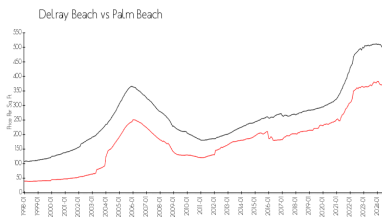

Unit 1215 Crystal Way # B - Bahia at Delray

1215 Crystal Way # B - 1385 Crystal Wy, Delray Beach, FL, Palm Beach 33444

Unit Information

MLS Number: RX-11023046
Status: Active
Size: 1,033 Sq ft.
Bedrooms: 2
Full Bathrooms: 2
Half Bathrooms: 0
Parking Spaces: Assigned, Guest, Vehicle Restrictions
View: Garden, Lake, Other
Rental Price: $2,500
List PPSF: $2
Valuated Price: $286,000
Valuated PPSF: $292

The above valuated price is a baseline figure that does not take into account any specific renovation, upgrade, split, merge, or deterioration of the unit.

Building Information

Number of units: 236
Number of active listings for rent: 0
Number of active listings for sale: 8
Building inventory for sale: 3%
Number of sales over the last 12 months: 10
Number of sales over the last 6 months: 5
Number of sales over the last 3 months: 2

Market Information

Bahia at Delray: $291/sq. ft.
Delray Beach: $365/sq. ft.

Delray Beach: $365/sq. ft.
Palm Beach: $466/sq. ft.

Inventory for Sale

Bahia at Delray 3%
Delray Beach 3%
Palm Beach 4%

Avg. Time to Close Over Last 12 Months

Bahia at Delray 53 days
Delray Beach 56 days
Palm Beach 60 days