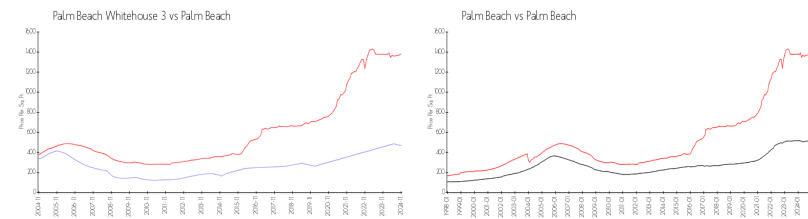

The above valuated price is a baseline figure that does not take into account any specific renovation, upgrade, split, merge, or deterioration of the unit.

Building Information

Number of units: 70
 Number of active listings for rent: 0
 Number of active listings for sale: 6
 Building inventory for sale: 8%
 Number of sales over the last 12 months: 1
 Number of sales over the last 6 months: 0
 Number of sales over the last 3 months: 0

Building Association Information

PALM BEACH WHITE HOUSE
 ASSOCIATION NO.3, INC
 1928 LAKE WORTH RD LAKE WORTH FL 33461
 561-588-7210

Market Information

Palm Beach	\$468/sq. ft.	Palm Beach:	\$1381/sq. ft.
Whitehouse 3:			
Palm Beach:	\$1381/sq. ft.	Palm Beach:	\$466/sq. ft.