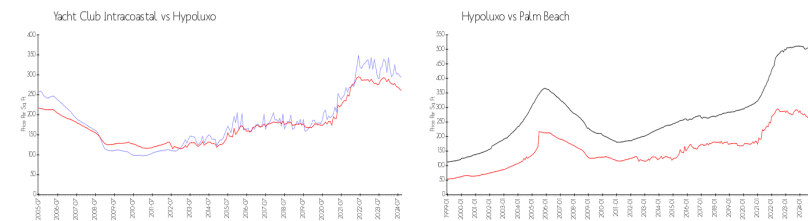

## Market Information

Yacht Club Intracoastal:	\$294/sq. ft.	Hypoluxo:	\$261/sq. ft.
Hypoluxo:	\$261/sq. ft.	Palm Beach:	\$466/sq. ft.