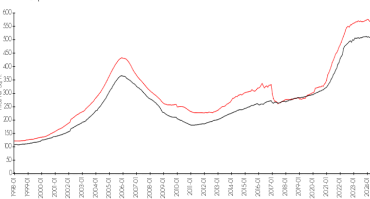

Broadview (100 200&300):	\$509/sq. ft.	Jupiter:	\$545/sq. ft.
Jupiter:	\$545/sq. ft.	Palm Beach:	\$466/sq. ft.

Inventory for Sale

Broadview (100 200&300) 2%
 Jupiter 3%
 Palm Beach 4%

Avg. Time to Close Over Last 12 Months