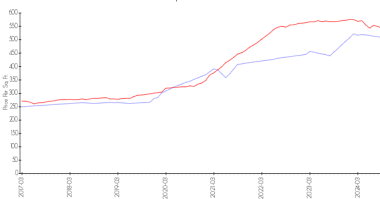

Unit 200 Intracoastal PI # 507 - Broadview (100 200&300)

200 Intracoastal PI # 507 - 100 Intracoastal PI, Jupiter, FL, Palm Beach 33469

Unit Information

MLS Number: RX-11024023
Status: Active
Size: 1,182 Sq ft.
Bedrooms: 2
Full Bathrooms: 2
Half Bathrooms: 0
Parking Spaces: Assigned
View: Clubhouse, Intracoastal, Ocean, Pool
Rental Price: $4,350
List PPSF: $4
Valuated Price: $614,000
Valuated PPSF: $519

The above valuated price is a baseline figure that does not take into account any specific renovation, upgrade, split, merge, or deterioration of the unit.

Building Information

Number of units: 120
Number of active listings for rent: 0
Number of active listings for sale: 2
Building inventory for sale: 1%
Number of sales over the last 12 months: 3
Number of sales over the last 6 months: 0
Number of sales over the last 3 months: 0

Building Association Information

Broadview Condominium Association, Inc
100 Intracoastal Place # 506
Jupiter, FL 33469
(561) 744-3950

Market Information

Broadview (100 200&300) vs Jupiter