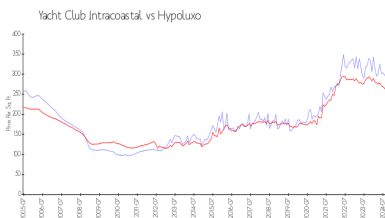

## Market Information

Yacht Club Intracoastal:	\$294/sq. ft.	Hypoluxo:	\$261/sq. ft.
Hypoluxo:	\$261/sq. ft.	Palm Beach:	\$466/sq. ft.