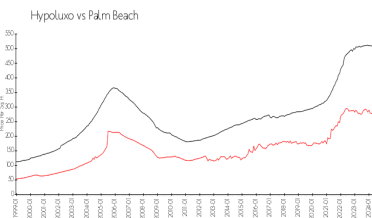

Unit 1202 - Yacht Club Intracoastal

1202 - 103-180 Yacht Club Wy, Hypoluxo, FL, Palm Beach 33462

Unit Information

MLS Number: RX-11025006
Status: Active
Size: 982 Sq ft.
Bedrooms: 1
Full Bathrooms: 1
Half Bathrooms: 0
Parking Spaces: 2+ Spaces, Guest, Open
View: Garden, Tennis
List Price: $269,900
List PPSF: $275
Valuated Price: $249,000
Valuated PPSF: $254

The above valuated price is a baseline figure that does not take into account any specific renovation, upgrade, split, merge, or deterioration of the unit.

Building Information

Number of units: 380
Number of active listings for rent: 15
Number of active listings for sale: 16
Building inventory for sale: 4%
Number of sales over the last 12 months: 19
Number of sales over the last 6 months: 8
Number of sales over the last 3 months: 2

Building Association Information

Yacht Club On The Intercoastal Condominium Assoc
104 Yacht Club Way
Lake Worth FL 33462
561-855-4917

<http://tychypoluxo.com/contact.htm>

Recent Sales

Unit #	Size	Closing Date	Sale Price	PPSF
108	982 sq ft	Oct 2024	$243,000	$247
104	917 sq ft	Oct 2024	$315,000	$344
104	1,217 sq ft	Aug 2024	$395,000	$325
303	1,217 sq ft	Jul 2024	$350,000	$288
212	1,065 sq ft	Jul 2024	$298,000	$280

Market Information

Yacht Club Intracoastal:	$294/sq. ft.	Hypoluxo:	$261/sq. ft.
Hypoluxo:	$261/sq. ft.	Palm Beach:	$466/sq. ft.

Inventory for Sale

Yacht Club Intracoastal 4%
Hypoluxo 3%
Palm Beach 4%