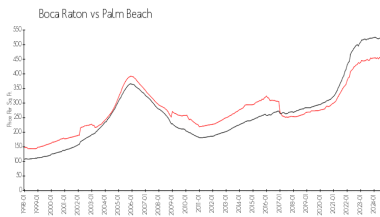

Unit 202 - Tower 155

202 - 155 E Boca Raton Rd, Boca Raton, FL, Palm Beach 33421

Unit Information

MLS Number: RX-11025021
Status: Active
Size: 1,741 Sq ft.
Bedrooms: 3
Full Bathrooms: 2
Half Bathrooms: 0
Parking Spaces: 2+ Spaces,Assigned,Guest
View:
Rental Price: $10,999
List PPSF: $6
Valuated Price: $1,414,000
Valuated PPSF: $921

The above valuated price is a baseline figure that does not take into account any specific renovation, upgrade, split, merge, or deterioration of the unit.

Building Information

Number of units: 128
Number of active listings for rent: 0
Number of active listings for sale: 19
Building inventory for sale: 14%
Number of sales over the last 12 months: 11
Number of sales over the last 6 months: 2
Number of sales over the last 3 months: 1

Building Association Information

Tower 155
Address: 155 E Boca Raton Rd,
Boca Raton, FL 33432
Phone: +1 561-283-1000

Market Information

Tower 155:	$1000/sq. ft.	Boca Raton:	$465/sq. ft.
Boca Raton:	$465/sq. ft.	Palm Beach:	$464/sq. ft.

Inventory for Sale

Tower 155: 15%
Boca Raton: 4%
Palm Beach: 4%

Avg. Time to Close Over Last 12 Months

Tower 155: 100 days
Boca Raton: 62 days
Palm Beach: 62 days