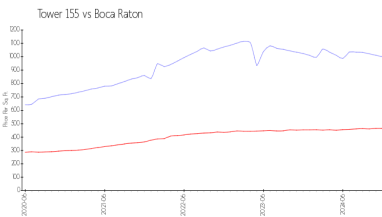

Unit 202 - Tower 155

202 - 155 E Boca Raton Rd, Boca Raton, FL, Palm Beach 33421

Unit Information

MLS Number: RX-11025021
Status: Active
Size: 1,741 Sq ft.
Bedrooms: 3
Full Bathrooms: 2
Half Bathrooms: 0
Parking Spaces: 2+ Spaces,Assigned,Guest
View:
Rental Price: $10,999
List PPSF: $6
Valuated Price: $1,414,000
Valuated PPSF: $921

The above valuated price is a baseline figure that does not take into account any specific renovation, upgrade, split, merge, or deterioration of the unit.

Building Information

Number of units: 128
Number of active listings for rent: 0
Number of active listings for sale: 19
Building inventory for sale: 14%
Number of sales over the last 12 months: 11
Number of sales over the last 6 months: 2
Number of sales over the last 3 months: 1

Building Association Information

Tower 155
Address: 155 E Boca Raton Rd,
Boca Raton, FL 33432
Phone: +1 561-283-1000

Market Information

Tower 155:	$1000/sq. ft.	Boca Raton:	$465/sq. ft.
Boca Raton:	$465/sq. ft.	Palm Beach:	$464/sq. ft.

Inventory for Sale

Tower 155: 15%
Boca Raton: 4%
Palm Beach: 4%

Avg. Time to Close Over Last 12 Months

Tower 155: 100 days
Boca Raton: 62 days
Palm Beach: 62 days