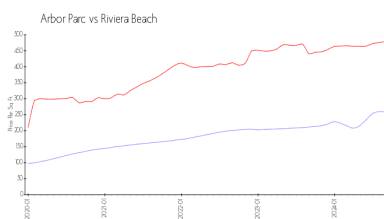

Market Information

Arbor Parc: $259/sq. ft.
Riviera Beach: $479/sq. ft.

Riviera Beach: $479/sq. ft.
Palm Beach: $466/sq. ft.

Inventory for Sale

Arbor Parc	1%
Riviera Beach	4%
Palm Beach	4%

Avg. Time to Close Over Last 12 Months

Arbor Parc	60 days
Riviera Beach	72 days
Palm Beach	60 days