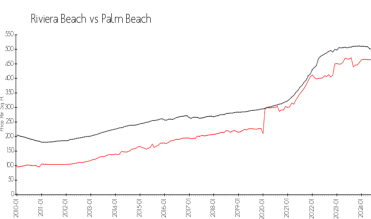

Market Information

Arbor Parc: $259/sq. ft.
Riviera Beach: $479/sq. ft.

Riviera Beach: $479/sq. ft.
Palm Beach: $466/sq. ft.

Inventory for Sale

Arbor Parc	1%
Riviera Beach	4%
Palm Beach	4%

Avg. Time to Close Over Last 12 Months

Arbor Parc	60 days
Riviera Beach	72 days
Palm Beach	60 days