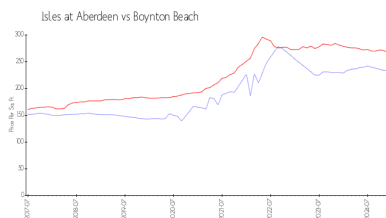

Market Information

| | | | |
|--------------------|---------------|----------------|---------------|
| Isles at Aberdeen: | \$232/sq. ft. | Boynton Beach: | \$267/sq. ft. |
| Boynton Beach: | \$267/sq. ft. | Palm Beach: | \$465/sq. ft. |