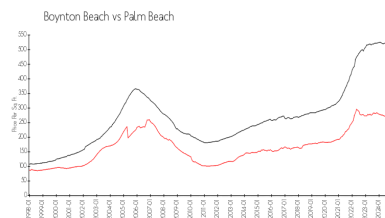

Unit 6387 Long Key Ln - Isles at Aberdeen

6387 Long Key Ln - 6131-6420 Long Key Ln, Boynton Beach, FL, Palm Beach 33472

Unit Information

MLS Number:	RX-11030496
Status:	Active
Size:	2,004 Sq ft.
Bedrooms:	3
Full Bathrooms:	2
Half Bathrooms:	1
Parking Spaces:	2+ Spaces, Driveway, Garage - Attached
View:	Garden
List Price:	$379,000
List PPSF:	$189
Valuated Price:	$370,000
Valuated PPSF:	$232

The above valuated price is a baseline figure that does not take into account any specific renovation, upgrade, split, merge, or deterioration of the unit.

Building Information

Number of units:	130
Number of active listings for rent:	0
Number of active listings for sale:	1
Building inventory for sale:	0%
Number of sales over the last 12 months:	3
Number of sales over the last 6 months:	0
Number of sales over the last 3 months:	0

Building Association Information

Aberdeen Property Manager
C/O Campbell Property Management
9897 Lake Worth Rd, Ste # 304
Lake Worth, FL 33467

<https://www.aberdeenpoa.com/about-the-aberdeen-poa/villages-of-aberdeen/isles-of>

Recent Sales

Unit #	Size	Closing Date	Sale Price	PPSF
	2,004 sq ft	Jul 2024	$385,000	$192
	1,592 sq ft	May 2024	$399,000	$251
6159	1,592 sq ft	Mar 2024	$37,000	$23

Market Information

Isles at Aberdeen:	$232/sq. ft.	Boynton Beach:	$267/sq. ft.
Boynton Beach:	$267/sq. ft.	Palm Beach:	$465/sq. ft.

Inventory for Sale

Isles at Aberdeen	1%
Boynton Beach	3%
Palm Beach	4%

Avg. Time to Close Over Last 12 Months

Isles at Aberdeen	29 days