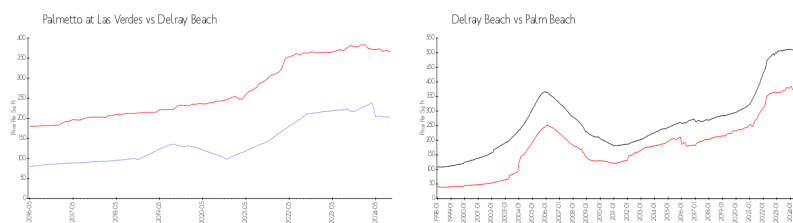

Palmetto at Las Verdes:	\$201/sq. ft.	Delray Beach:	\$365/sq. ft.
Delray Beach:	\$365/sq. ft.	Palm Beach:	\$466/sq. ft.

Inventory for Sale

Palmetto at Las Verdes: 0%
 Delray Beach: 3%
 Palm Beach: 4%

Avg. Time to Close Over Last 12 Months