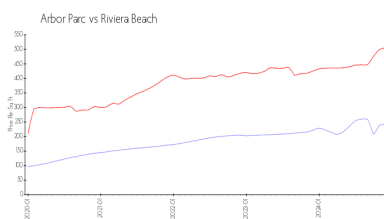

## Market Information

Arbor Parc: \$244/sq. ft.  
Riviera Beach: \$506/sq. ft.

Riviera Beach: \$506/sq. ft.  
Palm Beach: \$465/sq. ft.