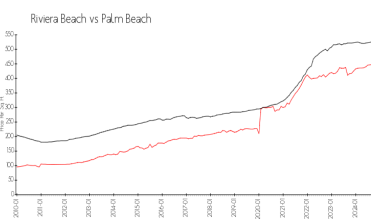

## Market Information

Arbor Parc: \$244/sq. ft.  
Riviera Beach: \$506/sq. ft.

Riviera Beach: \$506/sq. ft.  
Palm Beach: \$465/sq. ft.