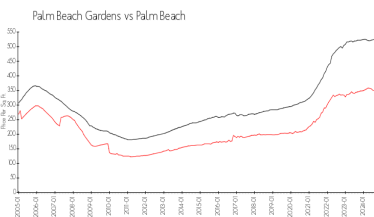

## Market Information

Fiore at the Gardens: \$281/sq. ft.

Palm Beach Gardens: \$347/sq. ft.

Palm Beach Gardens: \$347/sq. ft.

Palm Beach: \$464/sq. ft.