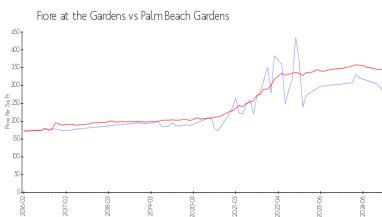

## Market Information

Fiore at the Gardens: \$281/sq. ft.

Palm Beach Gardens: \$347/sq. ft.

Palm Beach Gardens: \$347/sq. ft.

Palm Beach: \$464/sq. ft.