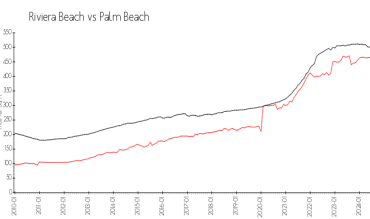

## Market Information

Arbor Parc: \$259/sq. ft.  
 Riviera Beach: \$479/sq. ft.

Riviera Beach: \$479/sq. ft.  
 Palm Beach: \$466/sq. ft.