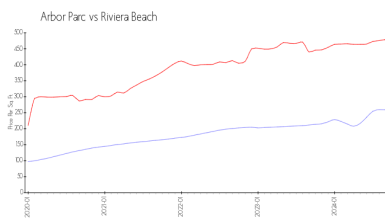

## Market Information

Arbor Parc: \$259/sq. ft.  
 Riviera Beach: \$479/sq. ft.

Riviera Beach: \$479/sq. ft.  
 Palm Beach: \$466/sq. ft.