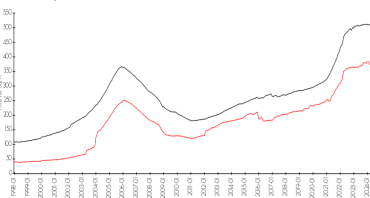

Delray Beach vs Palm Beach

Lavers Resort & Racquet Club A & B:	$271/sq. ft.	Delray Beach:	$365/sq. ft.
Delray Beach:	$365/sq. ft.	Palm Beach:	$466/sq. ft.

Inventory for Sale

Lavers Resort & Racquet Club A & B	4%
Delray Beach	3%
Palm Beach	4%

Avg. Time to Close Over Last 12 Months

Lavers Resort & Racquet Club A & B	71 days