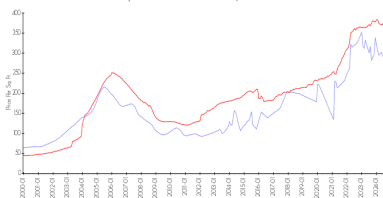

Unit A-410 - Lavers Resort & Racquet Club A & B

A-410 - 825 Egret Cir, Delray Beach, FL, Palm Beach 33444

Unit Information

MLS Number:	RX-11034595
Status:	Active
Size:	1,400 Sq ft.
Bedrooms:	2
Full Bathrooms:	2
Half Bathrooms:	0
Parking Spaces:	Assigned, Guest
View:	
List Price:	$359,000
List PPSF:	$256
Valuated Price:	$353,000
Valuated PPSF:	$274

The above valuated price is a baseline figure that does not take into account any specific renovation, upgrade, split, merge, or deterioration of the unit.

Building Information

Number of units:	105
Number of active listings for rent:	1
Number of active listings for sale:	4
Building inventory for sale:	3%
Number of sales over the last 12 months:	6
Number of sales over the last 6 months:	2
Number of sales over the last 3 months:	1

Building Association Information

Delray Racquet Club Association, Inc 610 Egret Circle Delray Beach, FL 33444-7930
(561) 276-3792

Recent Sales

Unit #	Size	Closing Date	Sale Price	PPSF
306	910 sq ft	Sep 2024	$180,000	$198
409	1,175 sq ft	May 2024	$410,000	$349
209	1,294 sq ft	May 2024	$300,000	$232
208	1,250 sq ft	Mar 2024	$415,000	$332
B-110	1,290 sq ft	Feb 2024	$385,000	$298

Market Information