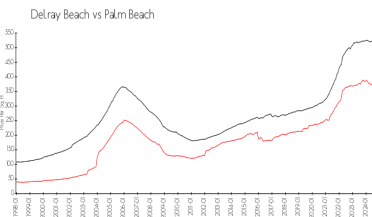

Unit 1955 NW 13th St # 201 - Pines of Delray North

1955 NW 13th St # 201 - 1321-1740 NW 19 Ter, Delray Beach, FL, Palm Beach 33445

Unit Information

MLS Number: RX-11035074
Status: Active
Size: 1,148 Sq ft.
Bedrooms: 2
Full Bathrooms: 2
Half Bathrooms: 0
Parking Spaces: Assigned
View: Garden
List Price: $215,000
List PPSF: $187
Valuated Price: $165,000
Valuated PPSF: $144

The above valuated price is a baseline figure that does not take into account any specific renovation, upgrade, split, merge, or deterioration of the unit.

Building Information

Number of units: 700
Number of active listings for rent: 0
Number of active listings for sale: 26
Building inventory for sale: 3%
Number of sales over the last 12 months: 31
Number of sales over the last 6 months: 13
Number of sales over the last 3 months: 8

Building Association Information

Pines of Delray North Association Inc
Address: 1431 NW 18th Ave,
Delray Beach, FL 33445
Phone: +1 561-278-1212

<https://www.pinesnorthofdelray.com/Page/23>

Recent Sales

Unit #	Size	Closing Date	Sale Price	PPSF
104	1,148 sq ft	Jan 2025	$165,000	$144
103	1,657 sq ft	Jan 2025	$213,500	$129
102	1,335 sq ft	Dec 2024	$190,000	$142
202	1,335 sq ft	Nov 2024	$177,000	$133
202	1,148 sq ft	Nov 2024	$125,000	$109
104	1,474 sq ft	Nov 2024	$235,000	$159

Market Information

Pines of Delray North:	$143/sq. ft.	Delray Beach:	$371/sq. ft.
Delray Beach:	$371/sq. ft.	Palm Beach:	$464/sq. ft.

Inventory for Sale