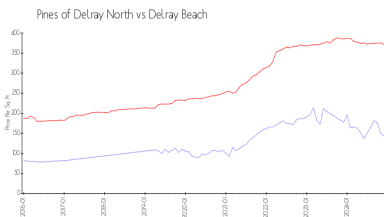

Market Information

| | | | |
|------------------------|---------------|---------------|---------------|
| Pines of Delray North: | \$143/sq. ft. | Delray Beach: | \$371/sq. ft. |
| Delray Beach: | \$371/sq. ft. | Palm Beach: | \$464/sq. ft. |