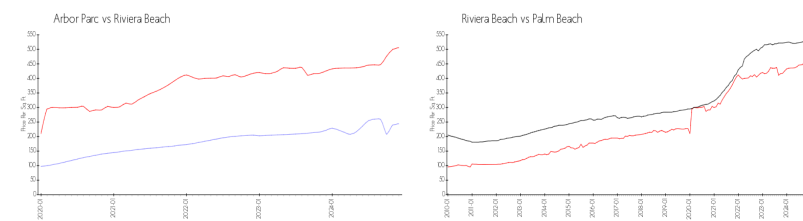

Unit 4139 Napoli Lake Dr - Arbor Parc

4139 Napoli Lake Dr - 5002-5087 Genove Pl, Riviera Beach, FL, Palm Beach 33410

Unit Information

MLS Number: RX-11035503
Status: Pending
Size: 1,296 Sq ft.
Bedrooms: 2
Full Bathrooms: 2
Half Bathrooms: 1
Parking Spaces: Guest, Vehicle Restrictions, Open
View: Lake
Rental Price: $2,200
List PPSF: $2
Valuated Price: $298,000
Valuated PPSF: $244

The above valuated price is a baseline figure that does not take into account any specific renovation, upgrade, split, merge, or deterioration of the unit.

Building Information

Number of units: 446
Number of active listings for rent: 0
Number of active listings for sale: 8
Building inventory for sale: 1%
Number of sales over the last 12 months: 20
Number of sales over the last 6 months: 12
Number of sales over the last 3 months: 6

Building Association Information

Arbor Parc
Address: 4054 Woods Edge Cir,
Riviera Beach, FL 33410
Phone: +1 561-964-1550

<http://arborparc-mediterranea.com/>

Market Information

Arbor Parc:	$244/sq. ft.	Riviera Beach:	$506/sq. ft.
Riviera Beach:	$506/sq. ft.	Palm Beach:	$464/sq. ft.

Inventory for Sale

Arbor Parc	2%
Riviera Beach	4%
Palm Beach	4%

Avg. Time to Close Over Last 12 Months

Arbor Parc	62 days
Riviera Beach	68 days
Palm Beach	62 days