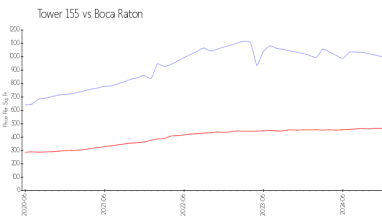

Unit 614 - Tower 155

614 - 155 E Boca Raton Rd, Boca Raton, FL, Palm Beach 33421

Unit Information

MLS Number: RX-11037343
Status: Active
Size: 1,884 Sq ft.
Bedrooms: 2
Full Bathrooms: 2
Half Bathrooms: 1
Parking Spaces: 2+ Spaces,Assigned,Guest
View:
Rental Price: $14,000
List PPSF: $7
Valuated Price: $1,494,000
Valuated PPSF: $958

The above valuated price is a baseline figure that does not take into account any specific renovation, upgrade, split, merge, or deterioration of the unit.

Building Information

Number of units: 128
Number of active listings for rent: 0
Number of active listings for sale: 20
Building inventory for sale: 15%
Number of sales over the last 12 months: 11
Number of sales over the last 6 months: 2
Number of sales over the last 3 months: 1

Building Association Information

Tower 155
Address: 155 E Boca Raton Rd,
Boca Raton, FL 33432
Phone: +1 561-283-1000

Market Information

Tower 155:	$1000/sq. ft.	Boca Raton:	$465/sq. ft.
Boca Raton:	$465/sq. ft.	Palm Beach:	$464/sq. ft.

Inventory for Sale

Tower 155: 16%
Boca Raton: 4%
Palm Beach: 4%

Avg. Time to Close Over Last 12 Months

Tower 155: 100 days
Boca Raton: 62 days
Palm Beach: 62 days