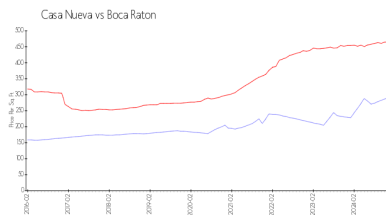

Unit 6808 Palmetto Cir S # 202 - Casa Nueva

6808 Palmetto Cir S # 202 - 6844 Palmetto Cir S, Boca Raton, FL, Palm Beach 33433

Unit Information

MLS Number: RX-11037747
Status: Active
Size: 857 Sq ft.
Bedrooms: 2
Full Bathrooms: 2
Half Bathrooms: 0
Parking Spaces: Assigned, Guest, Vehicle Restrictions
View: Garden
Rental Price: $2,250
List PPSF: $3
Valuated Price: $251,000
Valuated PPSF: $293

The above valuated price is a baseline figure that does not take into account any specific renovation, upgrade, split, merge, or deterioration of the unit.

Building Information

Number of units: 120
Number of active listings for rent: 0
Number of active listings for sale: 1
Building inventory for sale: 0%
Number of sales over the last 12 months: 4
Number of sales over the last 6 months: 1
Number of sales over the last 3 months: 1

Market Information

Casa Nueva: $292/sq. ft.
Boca Raton: $465/sq. ft.
Boca Raton: $465/sq. ft.
Palm Beach: $464/sq. ft.

Inventory for Sale

Casa Nueva 1%
Boca Raton 4%
Palm Beach 4%

Avg. Time to Close Over Last 12 Months

Casa Nueva 41 days
Boca Raton 62 days
Palm Beach 62 days