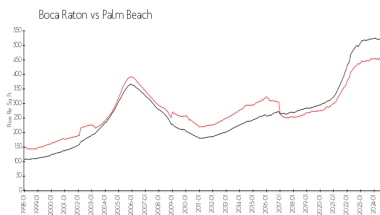

Unit 6808 Palmetto Cir S # 202 - Casa Nueva

6808 Palmetto Cir S # 202 - 6844 Palmetto Cir S, Boca Raton, FL, Palm Beach 33433

Unit Information

MLS Number: RX-11037747
Status: Active
Size: 857 Sq ft.
Bedrooms: 2
Full Bathrooms: 2
Half Bathrooms: 0
Parking Spaces: Assigned, Guest, Vehicle Restrictions
View: Garden
Rental Price: $2,250
List PPSF: $3
Valuated Price: $251,000
Valuated PPSF: $293

The above valuated price is a baseline figure that does not take into account any specific renovation, upgrade, split, merge, or deterioration of the unit.

Building Information

Number of units: 120
Number of active listings for rent: 0
Number of active listings for sale: 1
Building inventory for sale: 0%
Number of sales over the last 12 months: 4
Number of sales over the last 6 months: 1
Number of sales over the last 3 months: 1

Market Information

Casa Nueva: $292/sq. ft.
Boca Raton: $465/sq. ft.
Boca Raton: $465/sq. ft.
Palm Beach: $464/sq. ft.

Inventory for Sale

Casa Nueva 1%
Boca Raton 4%
Palm Beach 4%

Avg. Time to Close Over Last 12 Months

Casa Nueva 41 days
Boca Raton 62 days
Palm Beach 62 days