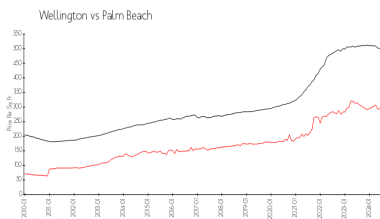

Market Information

Georgian Courts:	\$274/sq. ft.	Wellington:	\$276/sq. ft.
Wellington:	\$276/sq. ft.	Palm Beach:	\$466/sq. ft.

Inventory for Sale

Georgian Courts	2%
Wellington	2%
Palm Beach	4%

Avg. Time to Close Over Last 12 Months