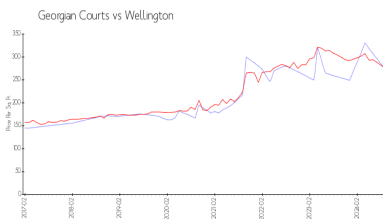

Market Information

Georgian Courts:	\$274/sq. ft.	Wellington:	\$276/sq. ft.
Wellington:	\$276/sq. ft.	Palm Beach:	\$466/sq. ft.

Inventory for Sale

Georgian Courts	2%
Wellington	2%
Palm Beach	4%

Avg. Time to Close Over Last 12 Months