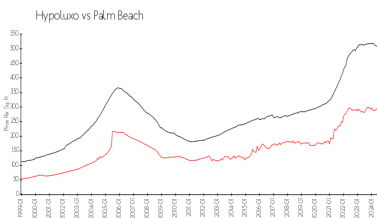

## Market Information

Yacht Club Intracoastal:	\$274/sq. ft.	Hypoluxo:	\$281/sq. ft.
Hypoluxo:	\$281/sq. ft.	Palm Beach:	\$466/sq. ft.