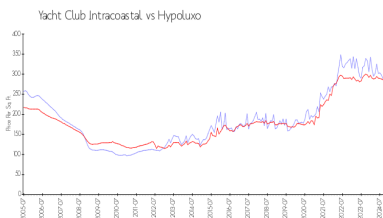

## Market Information

Yacht Club Intracoastal:	\$274/sq. ft.	Hypoluxo:	\$281/sq. ft.
Hypoluxo:	\$281/sq. ft.	Palm Beach:	\$466/sq. ft.