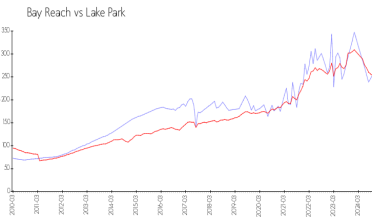

Unit 1015 Lake Shore Dr # 202 - Bay Reach

1015 Lake Shore Dr # 202 - 1010-1155 Lake Shore Dr, Lake Park, FL, Palm Beach 33403

Unit Information

MLS Number: RX-11042315
Status: Active
Size: 1,463 Sq ft.
Bedrooms: 2
Full Bathrooms: 2
Half Bathrooms: 0
Parking Spaces: Assigned
View:
Rental Price: $2,200
List PPSF: $2
Valuated Price: $315,000
Valuated PPSF: $263

The above valuated price is a baseline figure that does not take into account any specific renovation, upgrade, split, merge, or deterioration of the unit.

Building Information

Number of units: 220
Number of active listings for rent: 0
Number of active listings for sale: 4
Building inventory for sale: 1%
Number of sales over the last 12 months: 7
Number of sales over the last 6 months: 6
Number of sales over the last 3 months: 3

Building Association Information

Bay Reach
Address 1001 Lake Shore Dr
Lake Park, Florida 33403
Phone +1 561-845-0755

Market Information

Bay Reach: $261/sq. ft.
Lake Park: $263/sq. ft.

Lake Park: $263/sq. ft.
Palm Beach: $466/sq. ft.

Inventory for Sale

Bay Reach 2%
Lake Park 5%
Palm Beach 4%

Avg. Time to Close Over Last 12 Months

Bay Reach 59 days
Lake Park 53 days
Palm Beach 61 days