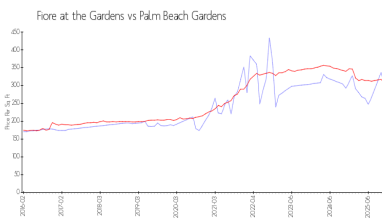

## Market Information

Fiore at the Gardens: \$300/sq. ft.

Palm Beach Gardens: \$309/sq. ft.

Palm Beach Gardens: \$309/sq. ft.

Palm Beach: \$452/sq. ft.