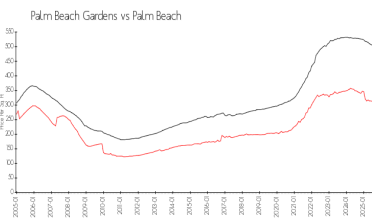

## Market Information

Fiore at the Gardens: \$300/sq. ft.

Palm Beach Gardens: \$309/sq. ft.

Palm Beach Gardens: \$309/sq. ft.

Palm Beach: \$452/sq. ft.