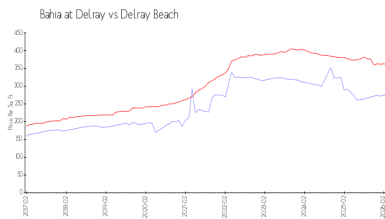

Market Information

Bahia at Delray:	$275/sq. ft.
Delray Beach:	$360/sq. ft.

Delray Beach:	$360/sq. ft.
Palm Beach:	$454/sq. ft.

Inventory for Sale

Bahia at Delray	6%
Delray Beach	4%
Palm Beach	6%

Avg. Time to Close Over Last 12 Months

Bahia at Delray	64 days
Delray Beach	75 days
Palm Beach	78 days