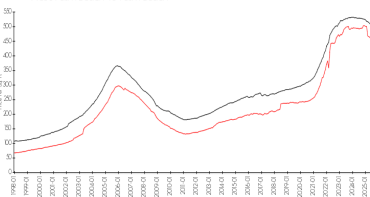

## Market Information

Clear Lake Club vs West Palm Beach

West Palm Beach vs Palm Beach

Clear Lake Club: \$312/sq. ft.  
 West Palm Beach: \$459/sq. ft.

West Palm Beach: \$459/sq. ft.  
 Palm Beach: \$452/sq. ft.