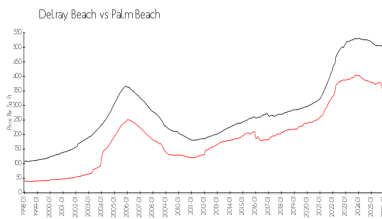

Market Information

Bahia at Delray: $275/sq. ft.
Delray Beach: $360/sq. ft.

Delray Beach: $360/sq. ft.
Palm Beach: $454/sq. ft.

Inventory for Sale

Bahia at Delray 6%
Delray Beach 4%
Palm Beach 6%

Avg. Time to Close Over Last 12 Months

Bahia at Delray 64 days
Delray Beach 75 days
Palm Beach 78 days