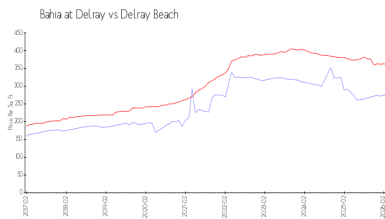

Market Information

Bahia at Delray: $275/sq. ft.
Delray Beach: $360/sq. ft.

Delray Beach: $360/sq. ft.
Palm Beach: $454/sq. ft.

Inventory for Sale

Bahia at Delray 6%
Delray Beach 4%
Palm Beach 6%

Avg. Time to Close Over Last 12 Months

Bahia at Delray 64 days
Delray Beach 75 days
Palm Beach 78 days