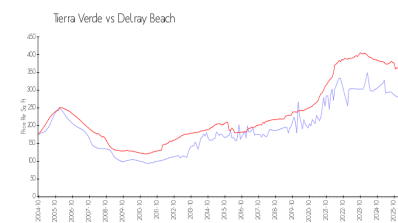

Building Association Information

Tierra Verde at Delray Beach Condominium Association, Inc.
 2000 Alta Meadows Ln, Delray Beach,
 FL 33444
 (561) 265-1766

<https://>

Market Information

Tierra Verde: \$284/sq. ft.
 Delray Beach: \$360/sq. ft.