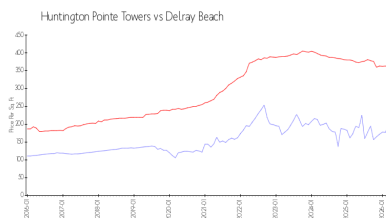

## Market Information

Huntington Pointe Towers:	\$204/sq. ft.	Delray Beach:	\$360/sq. ft.
Delray Beach:	\$360/sq. ft.	Palm Beach:	\$454/sq. ft.