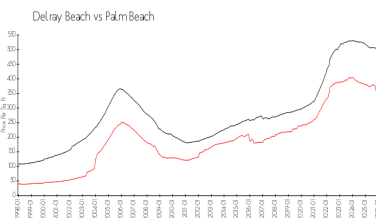

## Market Information

Huntington Pointe Towers:	\$204/sq. ft.	Delray Beach:	\$360/sq. ft.
Delray Beach:	\$360/sq. ft.	Palm Beach:	\$454/sq. ft.