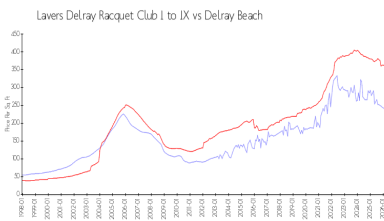

## Market Information

Lavers Delray Racquet Club I to IX:	\$239/sq. ft.	Delray Beach:	\$360/sq. ft.
Delray Beach:	\$360/sq. ft.	Palm Beach:	\$454/sq. ft.