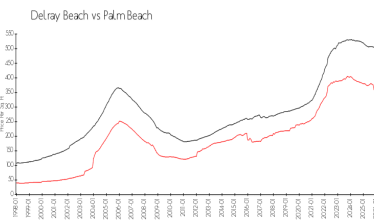

## Market Information

Lavers Delray Racquet Club I to IX:	\$239/sq. ft.	Delray Beach:	\$360/sq. ft.
Delray Beach:	\$360/sq. ft.	Palm Beach:	\$454/sq. ft.