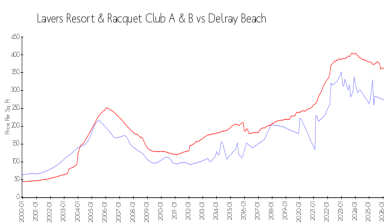

Unit A-504 - Lavers Resort & Racquet Club A & B

A-504 - 825 Egret Cir, Delray Beach, FL, Palm Beach 33444

Unit Information

MLS Number: RX-11162172
Status: Active
Size: 1,154 Sq ft.
Bedrooms: 2
Full Bathrooms: 2
Half Bathrooms: 0
Parking Spaces: Assigned, Guest
View: Tennis
Rental Price: $3,100
List PPSF: $3
Valued Price: $326,000
Valued PPSF: $277

The above valued price is a baseline figure that does not take into account any specific renovation, upgrade, split, merge, or deterioration of the unit.

Building Information

Number of units: 105
Number of active listings for rent: 1
Number of active listings for sale: 7
Building inventory for sale: 6%
Number of sales over the last 12 months: 7
Number of sales over the last 6 months: 0
Number of sales over the last 3 months: 0

Building Association Information

Delray Racquet Club Association, Inc 610 Egret Circle Delray Beach, FL 33444-7930
(561) 276-3792

<https://>

Market Information

Lavers Resort & Racquet Club A & B:	$272/sq. ft.	Delray Beach:	$360/sq. ft.
Delray Beach:	$360/sq. ft.	Palm Beach:	$454/sq. ft.

Inventory for Sale

Lavers Resort & Racquet Club A & B 7%
Delray Beach 4%
Palm Beach 6%

Avg. Time to Close Over Last 12 Months

Lavers Resort & Racquet Club A & B 54 days
Delray Beach 75 days
Palm Beach 78 days