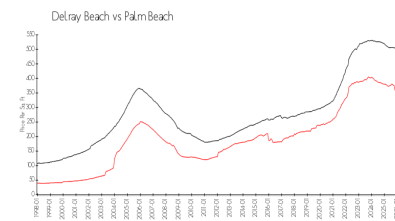

## Market Information

Aspen at Las Verdes: \$242/sq. ft.  
 Delray Beach: \$360/sq. ft.

Delray Beach: \$360/sq. ft.  
 Palm Beach: \$454/sq. ft.