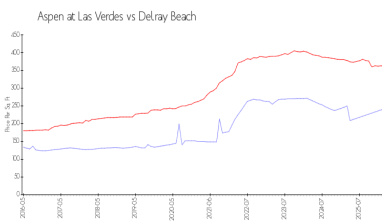

## Market Information

Aspen at Las Verdes: \$242/sq. ft.  
 Delray Beach: \$360/sq. ft.

Delray Beach: \$360/sq. ft.  
 Palm Beach: \$454/sq. ft.