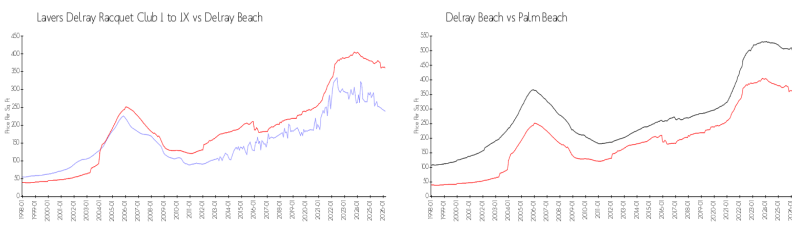

## Market Information

Lavers Delray Racquet Club I to IX:	\$239/sq. ft.	Delray Beach:	\$360/sq. ft.
Delray Beach:	\$360/sq. ft.	Palm Beach:	\$454/sq. ft.