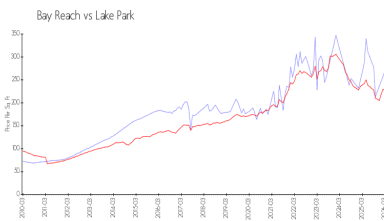

Unit 1135 Lake Shore Dr # 206 - Bay Reach

1135 Lake Shore Dr # 206 - 1010-1155 Lake Shore Dr, Lake Park, FL, Palm Beach 33403

Unit Information

MLS Number: R11163194
Status: Pending
Size: 746 Sq ft.
Bedrooms: 1
Full Bathrooms: 1
Half Bathrooms: 0
Parking Spaces: Assigned
View: Intracoastal
Rental Price: $1,850
List PPSF: $2
Valuated Price: $206,000
Valuated PPSF: $271

The above valuated price is a baseline figure that does not take into account any specific renovation, upgrade, split, merge, or deterioration of the unit.

Building Information

Number of units: 220
Number of active listings for rent: 0
Number of active listings for sale: 11
Building inventory for sale: 5%
Number of sales over the last 12 months: 9
Number of sales over the last 6 months: 5
Number of sales over the last 3 months: 5

Building Association Information

Bay Reach
Address 1001 Lake Shore Dr
Lake Park, Florida 33403
Phone +1 561-845-0755

<https://>

Market Information

Bay Reach:	$270/sq. ft.	Lake Park:	$230/sq. ft.
Lake Park:	$230/sq. ft.	Palm Beach:	$456/sq. ft.

Inventory for Sale

Bay Reach	5%
Lake Park	4%
Palm Beach	3%

Avg. Time to Close Over Last 12 Months

Bay Reach	65 days
Lake Park	69 days
Palm Beach	77 days