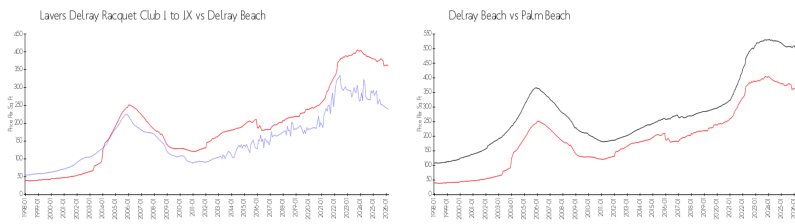

## Market Information

Lavers Delray Racquet Club I to IX:	\$239/sq. ft.	Delray Beach:	\$360/sq. ft.
Delray Beach:	\$360/sq. ft.	Palm Beach:	\$454/sq. ft.