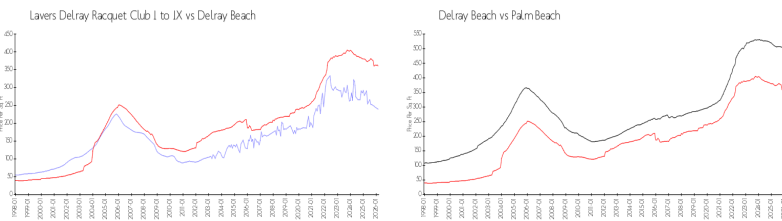

Market Information

Lavers Delray Racquet Club I to IX:	$239/sq. ft.	Delray Beach:	$360/sq. ft.
Delray Beach:	$360/sq. ft.	Palm Beach:	$454/sq. ft.

Inventory for Sale

Lavers Delray Racquet Club I to IX	5%
Delray Beach	4%
Palm Beach	6%

Avg. Time to Close Over Last 12 Months

Lavers Delray Racquet Club I to IX	79 days
Delray Beach	75 days
Palm Beach	78 days