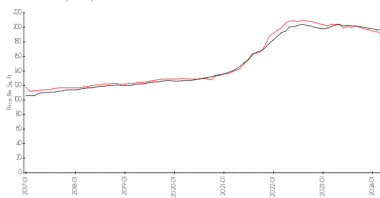

Market Information

Santa Fe at Westbrooke vs Wesley Chapel

Wesley Chapel vs Pasco

Santa Fe at Westbrooke:	\$183/sq. ft.	Wesley Chapel:	\$190/sq. ft.
Wesley Chapel:	\$190/sq. ft.	Pasco:	\$192/sq. ft.

Inventory for Sale