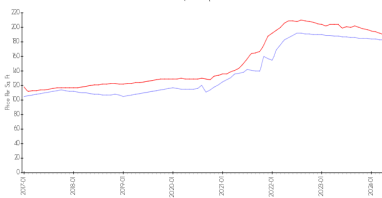

Unit 4926 Cactus Needle Ln - Santa Fe at Westbrooke

4926 Cactus Needle Ln - 4931-4955 Wrangler Wy, Wesley Chapel, FL, Pasco 33544

Unit Information

MLS Number:	T3472648
Status:	ACTIVE
Size:	1,319 Sq ft.
Bedrooms:	2
Full Bathrooms:	2
Half Bathrooms:	1
Parking Spaces:	
View:	
Rental Price:	$1,900
List PPSF:	$1
Valuated Price:	$241,000
Valuated PPSF:	$183

The above valuated price is a baseline figure that does not take into account any specific renovation, upgrade, split, merge, or deterioration of the unit.

Building Information

Number of units:	178
Number of active listings for rent:	0
Number of active listings for sale:	4
Building inventory for sale:	2%
Number of sales over the last 12 months:	1
Number of sales over the last 6 months:	1
Number of sales over the last 3 months:	1

Market Information

Santa Fe at Westbrooke vs Wesley Chapel