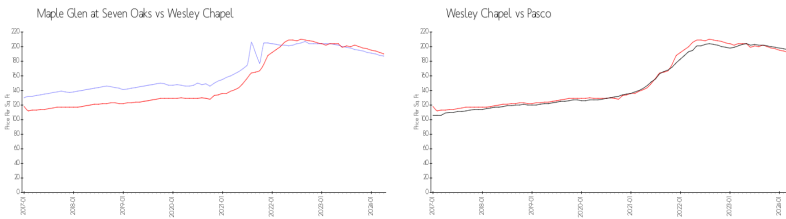

The above valuated price is a baseline figure that does not take into account any specific renovation, upgrade, split, merge, or deterioration of the unit.

Building Information

Number of units: 96
 Number of active listings for rent: 0
 Number of active listings for sale: 1
 Building inventory for sale: 1%
 Number of sales over the last 12 months: 1
 Number of sales over the last 6 months: 1
 Number of sales over the last 3 months: 0

Recent Sales

Unit #	Size	Closing Date	Sale Price	PPSF
	2,056 sq ft	Jan 2024	\$445,000	\$216

Market Information

Maple Glen at Seven Oaks:	\$187/sq. ft.	Wesley Chapel:	\$190/sq. ft.
Wesley Chapel:	\$190/sq. ft.	Pasco:	\$192/sq. ft.